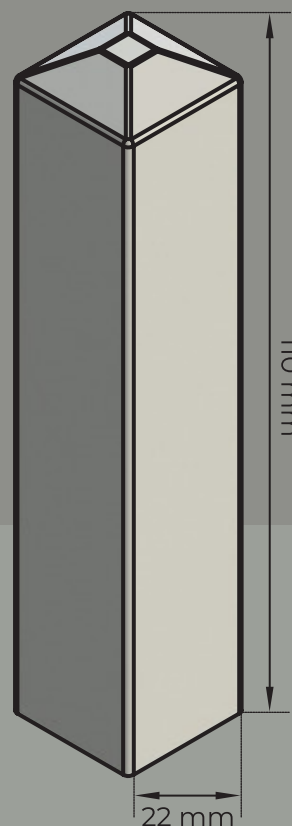

CORNER ACCESSORY

UNIVERSAL BLOCK

Our products can be applied without an accessory by cutting 45 degrees. If you still wish to use an accessory, we have the perfect one size fits all solution.

Comes with multiple color options. Can be cut from bottom to reduce it's height.

SCALE 1:1