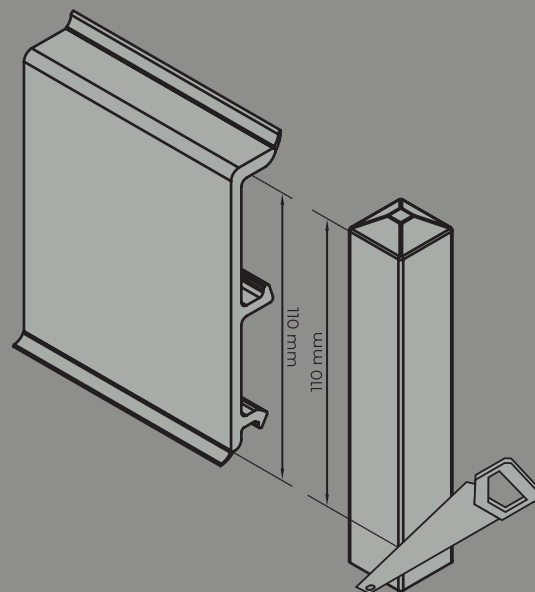

CORNER ACCESSORY

UNIVERSAL BLOCK

Our products can be applied without an accessory by cutting 45 degrees. If you still wish to use an accessory, we have the perfect one size fits all solution.

Comes with multiple color options. Can be cut from bottom to reduce it's height.

SCALE 1:1