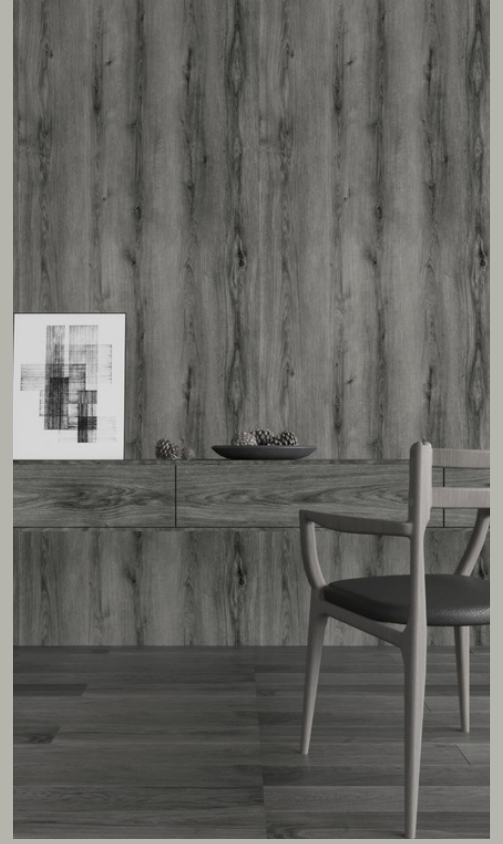

3D Fluted Wall Panel Loading Information:

Product Size	PALLETE	CONTAINER 20'	TRUCK
6.30" x 114.2" 160 x 2900mm 24mm Thickness			
7.32" x 114.2" 186 x 2900mm 14mm Thickness			

KERMIT

F L O O R

"The quality you are looking for"